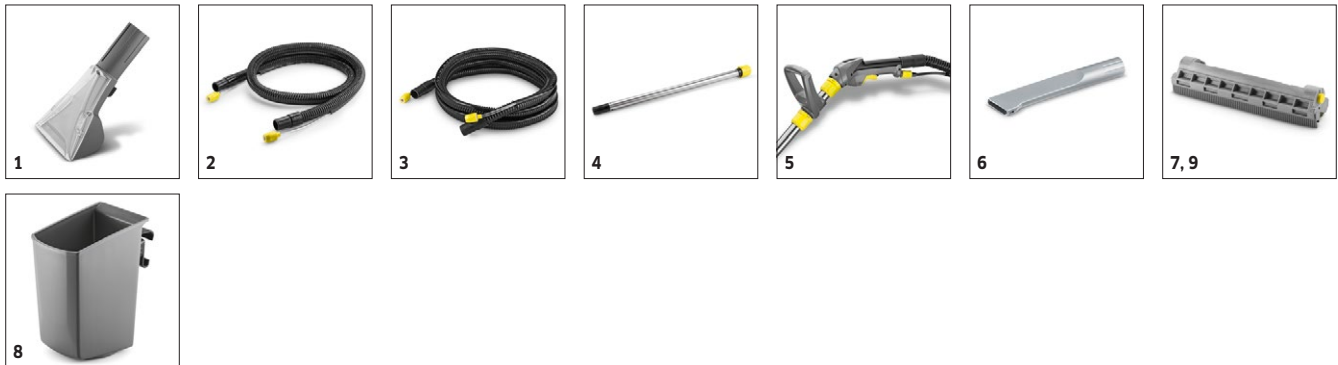

PUZZI 10/1

1.100-132.0

KÄRCHER

		Order Number	Quantity	ID	Width	Length	Price	Description	
Hand tools									
Upholstery nozzle	1	4.130-001.0	1 piece(s)	ID 32	110 mm				☒
Spray-extraction hoses									
Spray/suction hose, 2.5 m	2	6.394-826.0	1 piece(s)	ID 32		2.5 m			☒
Spray/suction hose, 4 m	3	6.394-375.0	1 piece(s)	ID 32		4 m			☐
Other									
Extension tube	4	4.025-004.0	1 piece(s)	ID 32	780 mm				☒
D-handle	5	4.321-001.0	1 piece(s)						☒
Crevice tool	6	4.130-010.0	1 piece(s)	ID 32					☐
Defoamer dosage	7	4.006-907.0	1 piece(s)	ID 32					☐
Cleaning agent container, complete	8	4.070-006.0	1 piece(s)						☐
Hard surface adapters									
Hard floor rubber adapter, small 240 mm	9	4.762-014.0	1 piece(s)		240 mm				☐

■ Included in delivery. □ Available accessories.